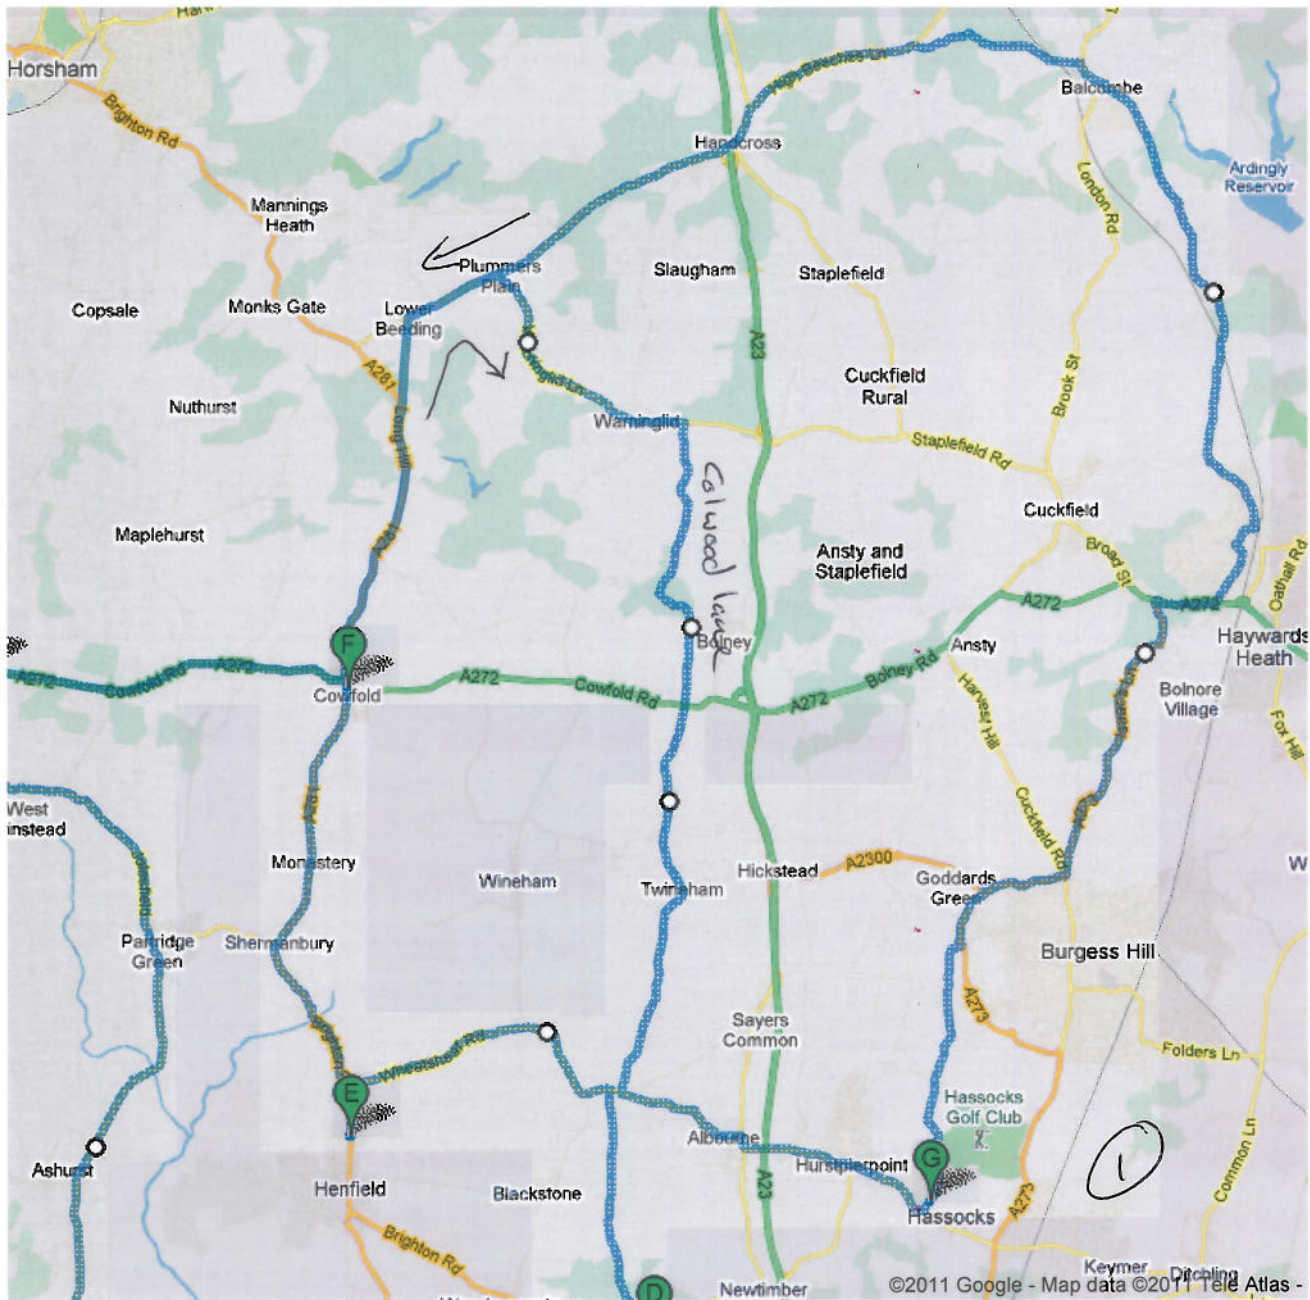

Directions to Hassocks, West Sussex BN6 9AB, UK
65.6 mi – about 2 hours 10 mins

Directions to Hassocks, West Sussex BN6 9AB, UK
65.6 mi – about 2 hours 10 mins

Directions to Hassocks, West Sussex BN6 9AB, UK
65.6 mi – about 2 hours 10 mins

Directions to Hassocks, West Sussex BN6 9AB, UK
65.6 mi – about 2 hours 10 mins