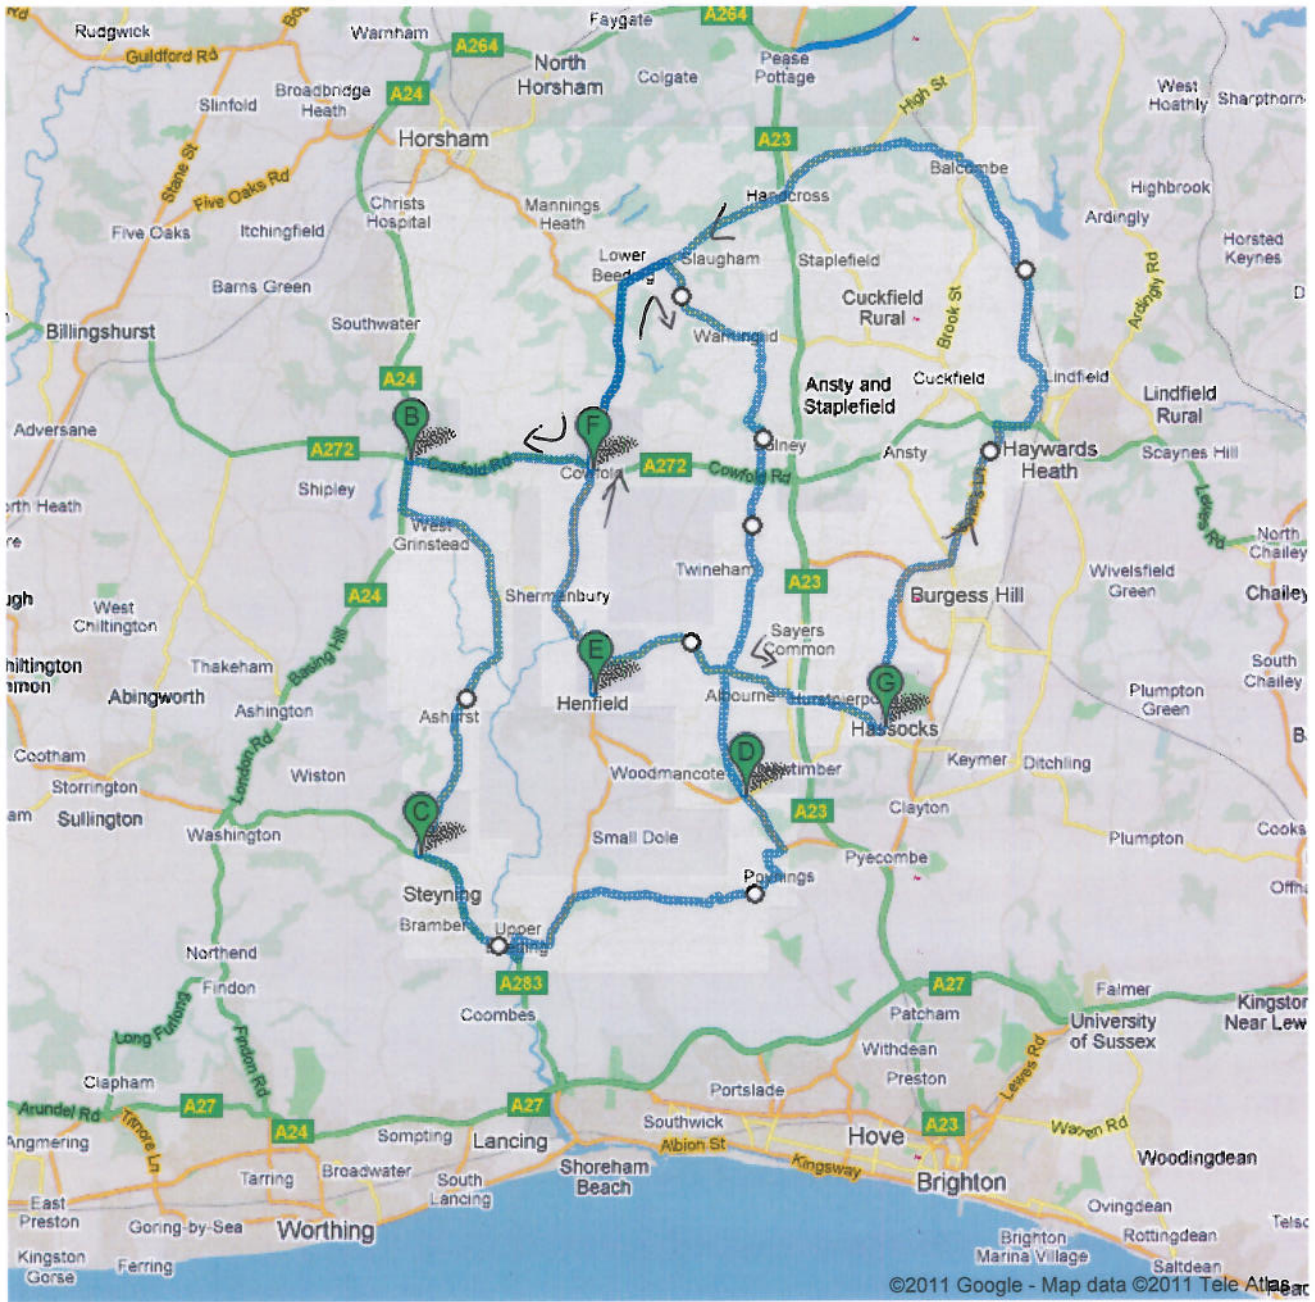

Directions to Hassocks, West Sussex BN6 9AB, UK
65.6 mi – about 2 hours 10 mins

Directions to Hassocks, West Sussex BN6 9AB, UK
65.6 mi – about 2 hours 10 mins

Directions to Hassocks, West Sussex BN6 9AB, UK
65.6 mi – about 2 hours 10 mins

Directions to Hassocks, West Sussex BN6 9AB, UK
65.6 mi – about 2 hours 10 mins