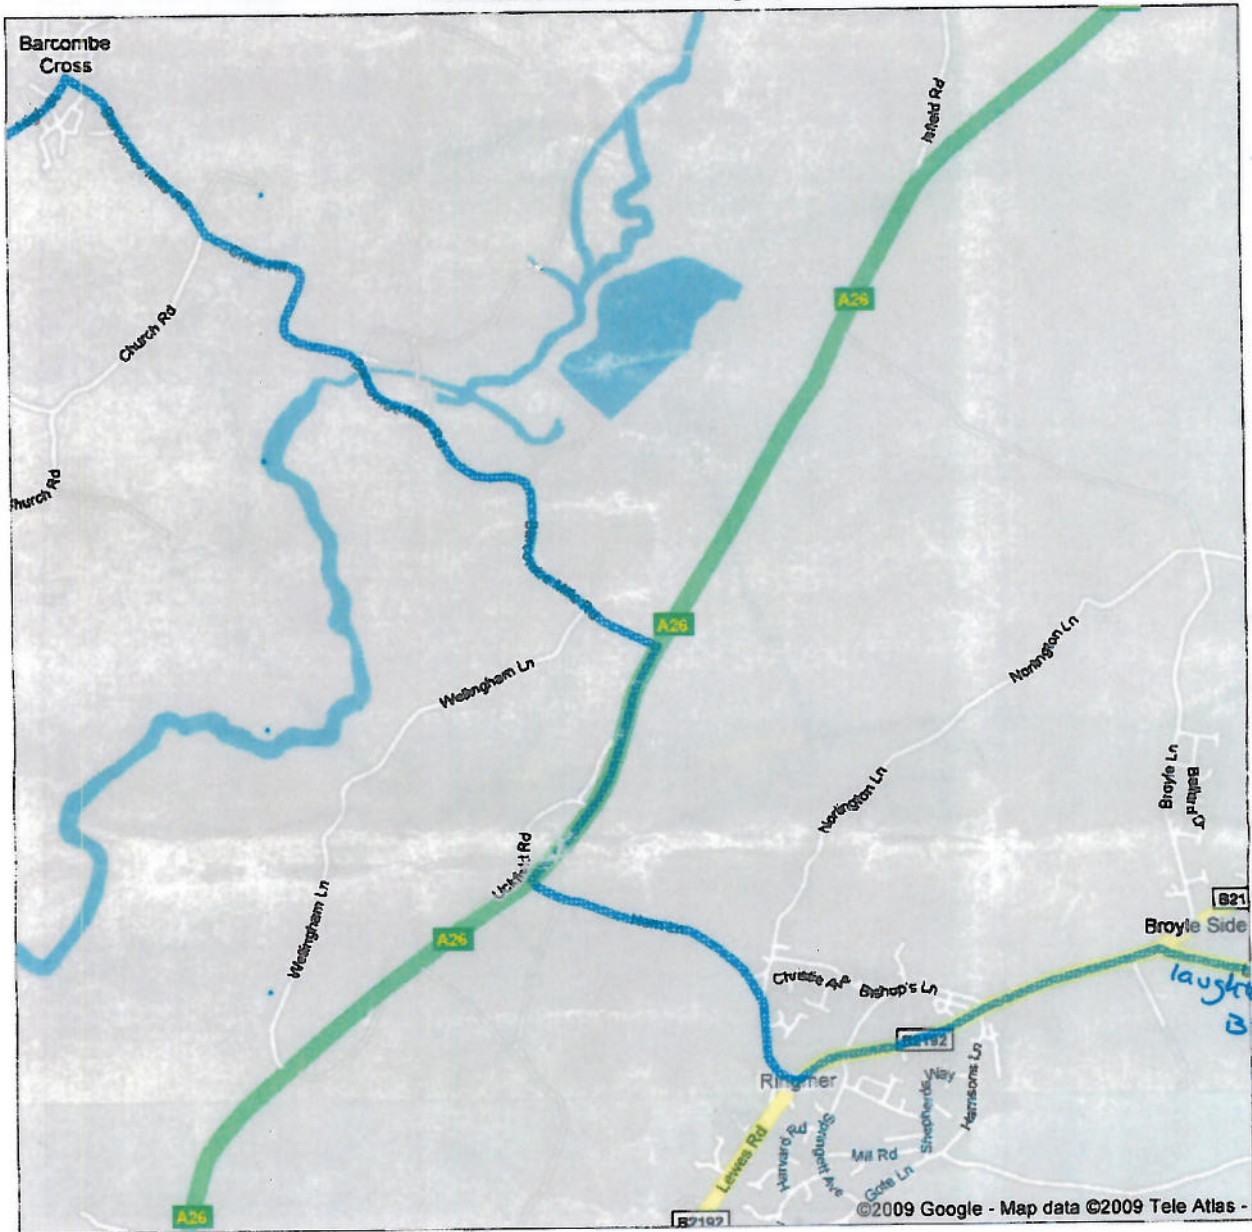

Directions to Golden Cross Service Station  
Chiddingfold, East Sussex BN8 6 - 01825 872 215  
27.4 mi – about 1 hour 3 mins

©2011 Google - Map data ©2011 Tele Atlas -

Directions to Unknown road

27.3 mi - about 58 mins

thru Ditchling to Street stay on road till T then right onto South Rd heading for South Street.

Directions to Unknown road  
27.3 mi - about 58 mins  
heading for South Street turn left onto Honeypot Lane

Directions to Unknown road  
27.3 mi - about 58 mins  
from Barcombe cross to Ringmer

Directions to Unknown road  
27.3 mi – about 58 mins