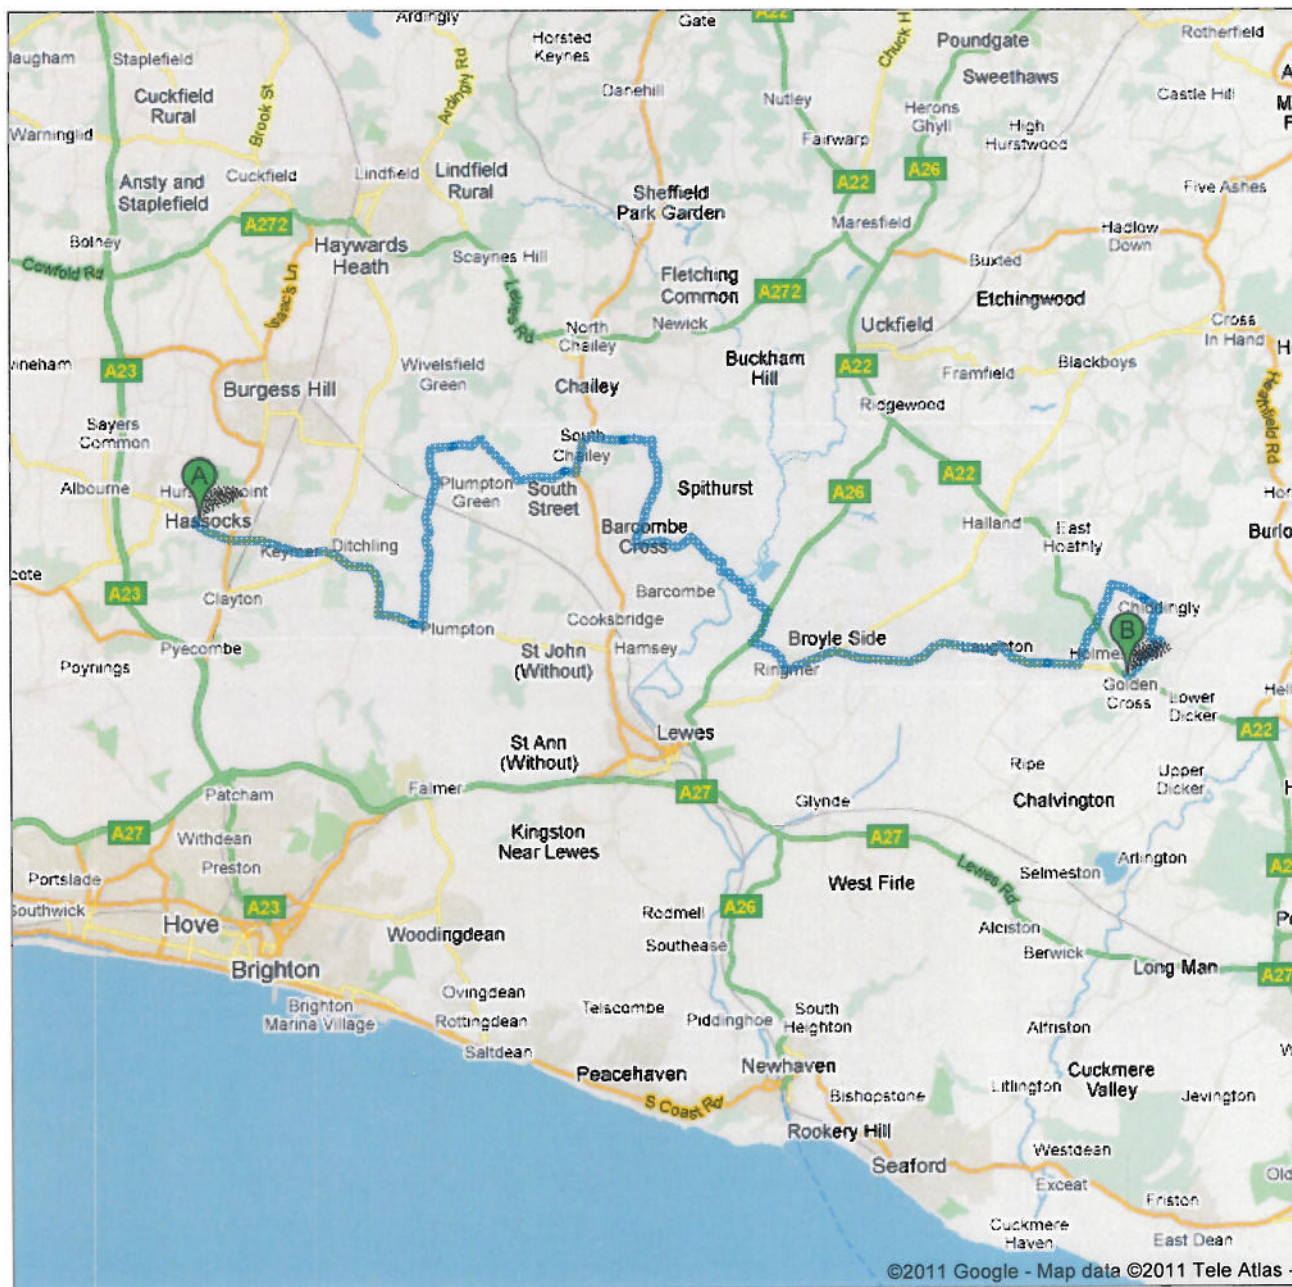

Directions to Golden Cross Service Station  
Chiddingfold, East Sussex BN8 6 - 01825 872 215  
27.4 mi – about 1 hour 3 mins

©2011 Google - Map data ©2011 Tele Atlas -

Directions to Unknown road

27.3 mi - about 58 mins

thru Ditchling to Street stay on road till T then right onto South Rd heading for South Street.

Directions to Unknown road  
27.3 mi - about 58 mins  
heading for South Street turn left onto Honeypot Lane

Directions to Unknown road  
27.3 mi - about 58 mins  
from Barcombe cross to Ringmer

Directions to Unknown road  
27.3 mi – about 58 mins